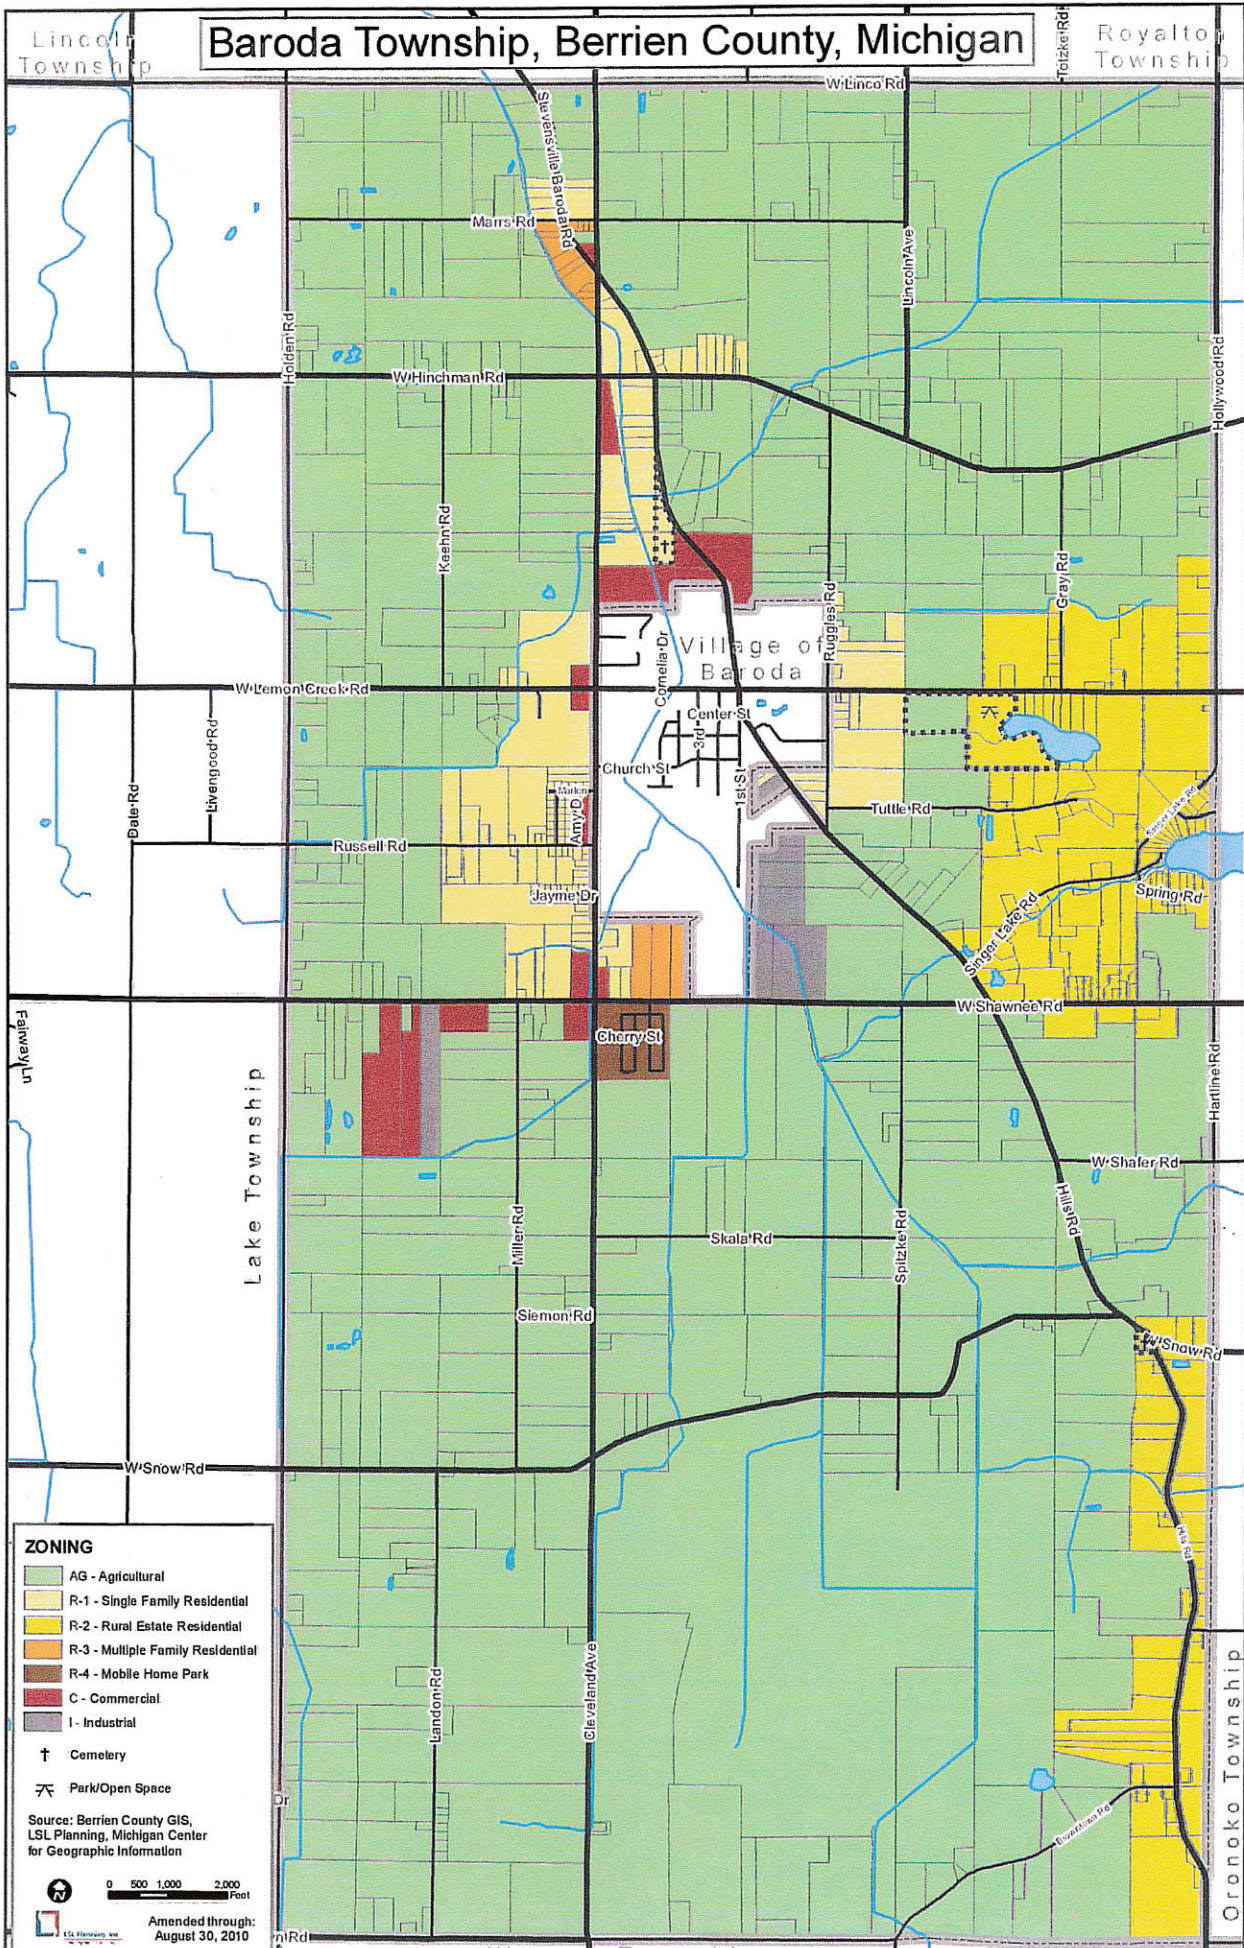

# Baroda Township, Berrien County, Michigan

Lincoln Township

Royalton Township

Fairway

Lake Township

Oronoko Township

**ZONING**

- AG - Agricultural
- R-1 - Single Family Residential
- R-2 - Rural Estate Residential
- R-3 - Multiple Family Residential
- R-4 - Mobile Home Park
- C - Commercial
- I - Industrial
- † Cemetery
- ⚡ Park/Open Space

Source: Berrien County GIS,  
 LSL Planning, Michigan Center  
 for Geographic Information

0 500 1,000 2,000  
 Feet

Amended through:  
 August 30, 2010